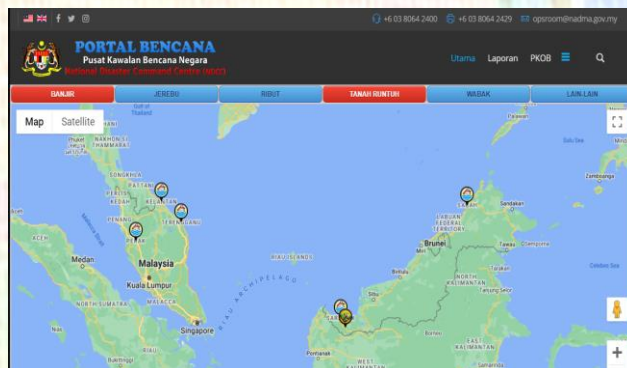

MyCenDash

SDG

MyDemography

MyLocal Stats

Kawasanku

OpenDOSM

Portal Bencana NADMA

“Statistics Bloom in Harmony”